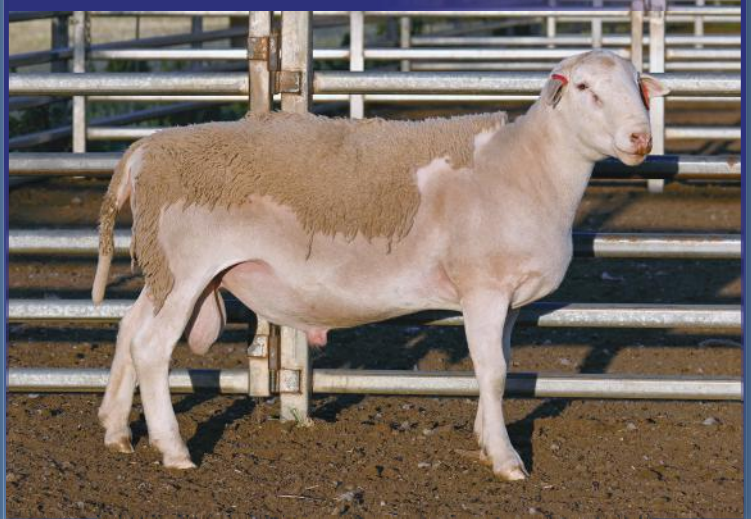

LOT 8 K080-22 UW